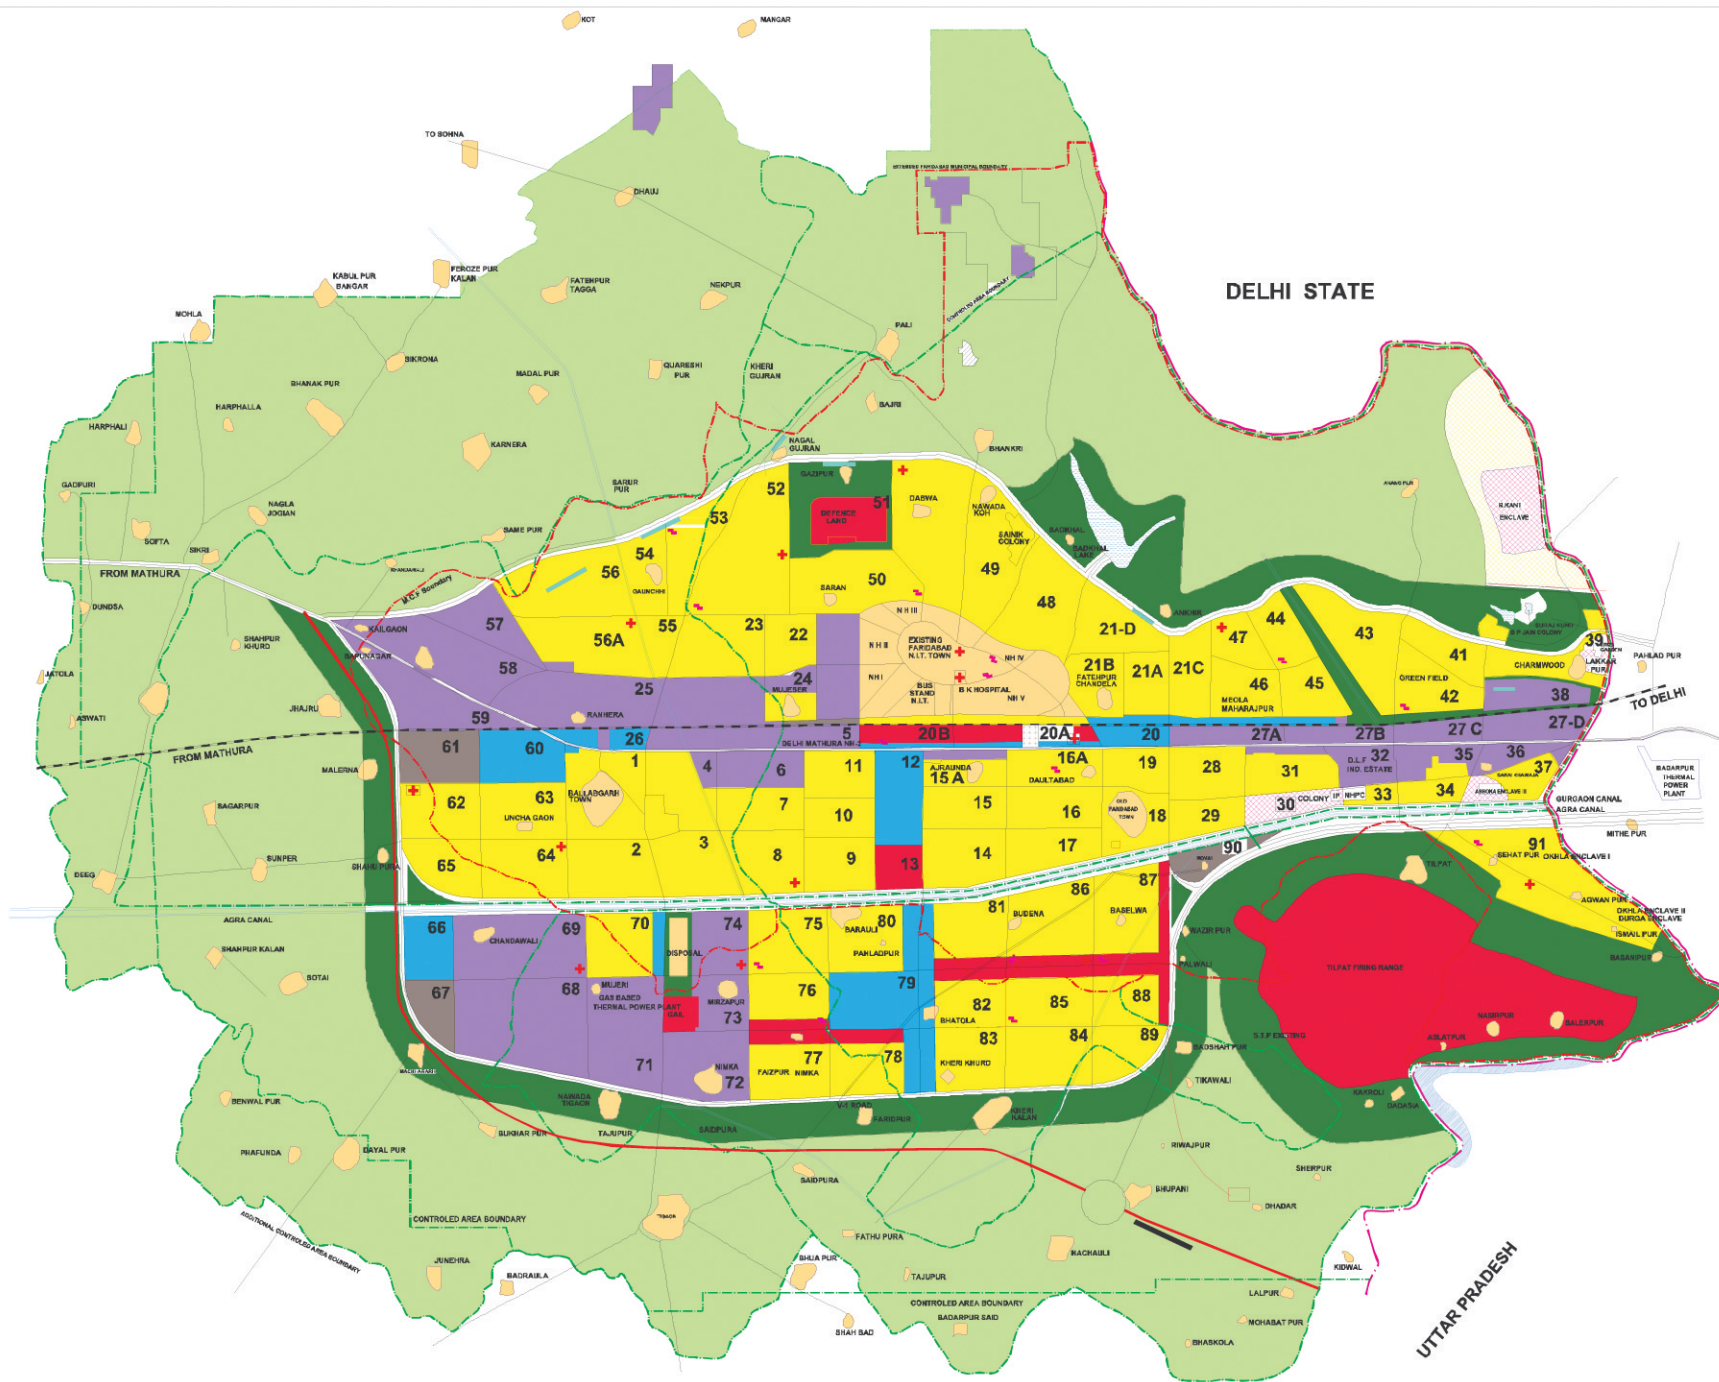

# FARIDABAD

FINAL DEVELOPMENT PLAN  
FOR FARIDABAD BALLABGARH  
CONTROL AREAS

PROPOSED LAND USE FOR 2011 AD

## LEGEND

### EXISTING FEATURES

- STATE BOUNDARY
- CONTROLLED AREA BOUNDARY
- M.C.F. BOUNDARY
- ROAD
- CANAL/NALA
- RAILWAY LINE
- ABADI

### LANDUSE

- INDUSTRIAL AREA
- RESIDENTIAL AREA
- COMMERCIAL AREA
- GREEN LAND
- TRANSPORT & COMMUNICATION
- INSTITUTIONAL AREA
- AGRICULTURAL ZONE
- HOSPITAL
- COLLEGE

DELHI STATE

UTTAR PRADESH